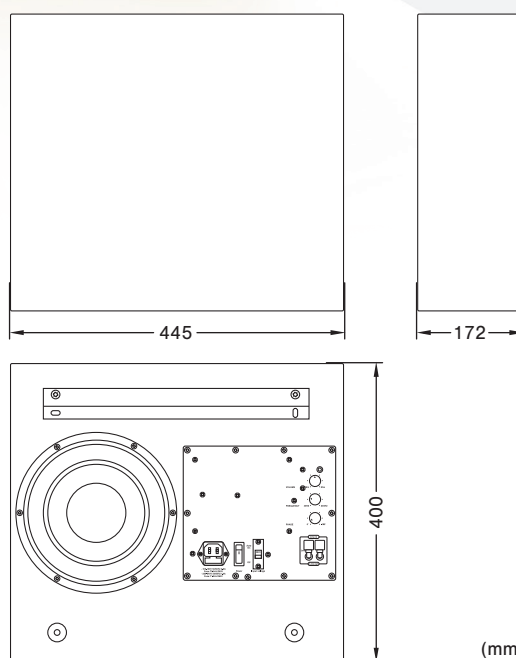

FLATSUB MIDI

HOME IS THE SWEETEST SPOT

Minimalist subwoofer

The subwoofer that disappears into your living space. Slim, elegant, and powerful – challenging traditional design.

- Rear-facing 8-inch subwoofer driver and 150W Class D-amplifier in a side-vented bass reflex design delivering rich, deep bass.
- Available in matte white or satin black in a hide-away design with a blank front that completely blends in with the environment.
- Slim, wall mounted subwoofer with a minimalist design and impressive performance that easily blends into your living space without being obtrusive.
- Install on the wall with the included adjustable wall bracket for both horizontal and vertical installation, or slide it under furniture for hidden bass.
- RCA Inputs and Outputs for linking multiple subwoofers, and included 90°-angled RCA-adapters. Auto-start and adjustable LPF & Phase to perfectly tune the subwoofer.

SPECIFICATIONS	
Component	Active subwoofer in vented box
Type	On-wall
Available colors	Matte White & Satin Black
Woofer	1x203mm kevlar subwoofer
Amplifier	Class D (150W)
Low pass filter	40-200 Hz
High pass filter	25 Hz (fixed)
Phase control	0-180° (continuously)
Frequency response	25 - 200 Hz
Weight	9,8 kg / piece

LOGISTICS	
EAN barcode	7331644679103 / 7331644679578
Master Carton quantity	1 pair

DLS Sweden, a part of Winn Scandinavia AB
www.facebook.com/dlsaudioofficial
www.dls.se | info@dls.se

HOME