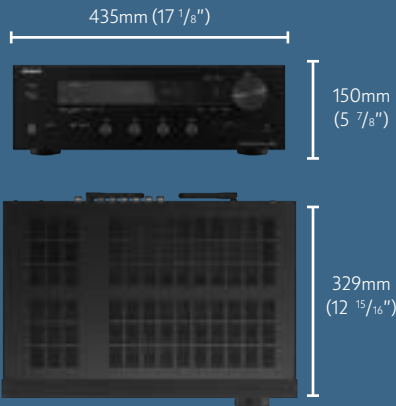

POWER AND AMPLIFICATION	2 * 120 Watts / 8 ohms / 1% THD / 2ch driven
	2 * 140 Watts / 4 ohms / 1% THD / 2ch driven
HDMI AND VIDEO INPUTS	4 In / 1 Out (ARC)
	8K/4K Ultra HD
AUDIO IN/OUT	4 HDMI, 3 RCA, 2 Opt, 1 Coax, 1 MM/MC selectable
	2 USB inputs
	1 + Zone 2 Preout
	1 Subwoofer out